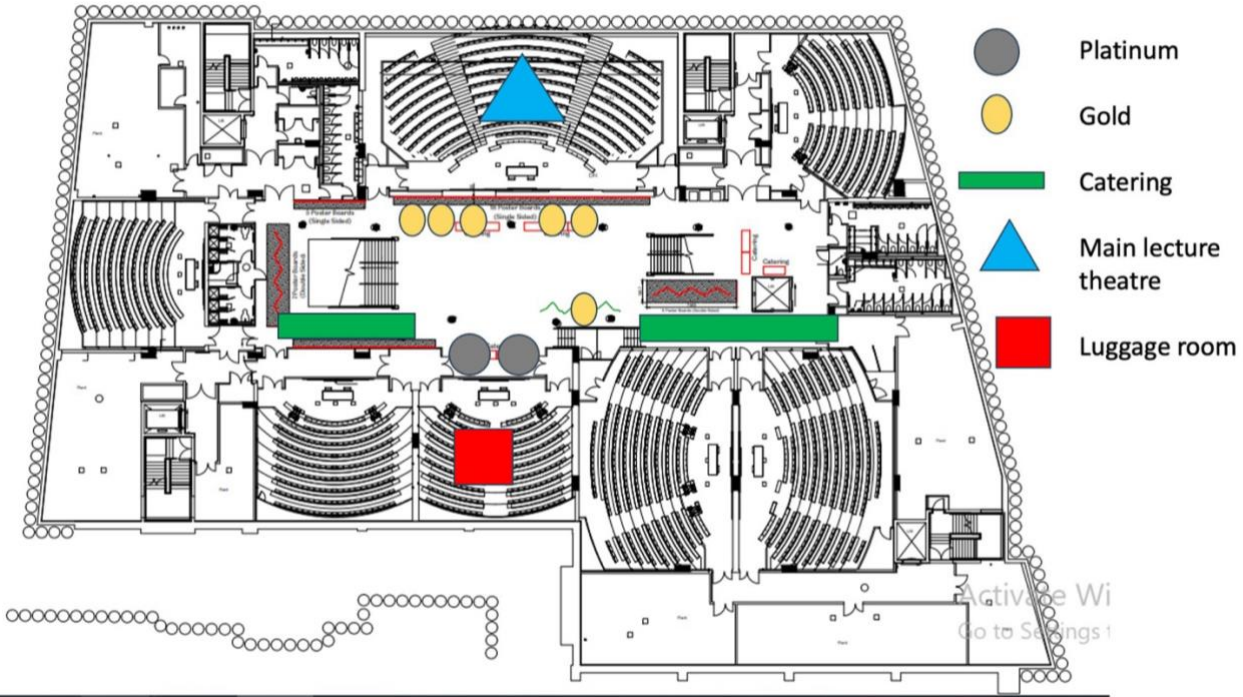

## Exhibition Locations – please see floor plan

Tier	Location	Dimensions
Platinum	Next to Main Lecture Theatre	1830mm x 685mm
Gold	Main Conference Space (Foyer)	1830mm x 685mm
Silver	Poster Exhibition Area (Moonscape Level)	1830mm x 685mm
Bronze	Banner/Pop-up Only (Moonscape/Lobby)	N/A

**Basement – Main lecture theatre**

Basement F1: 52 boards in total (71 posters in total)  
10 catering tables

**Moonscape- Poster exhibition & lunch**

25 boards in total  
37 posters on boards  
38 on posters on glass